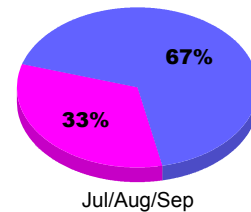

YTD Status Quo Clubs 2012-2013

Status Quo Clubs Compared to Status Quo Members

Legend: Status Quo Clubs (Cyan), Total Status Quo Members (Green)

MEMBERSHIP

Membership Results
2012-2013

Membership
2011-2012

Month	Net Memb Goal	Actual New Memb	Actual Dropped Memb	Gain/Loss of Memb	Gain/Loss of Memb
Jul/Aug/Sep		6	-6	0	-5
Totals		6	-6	0	-5

Membership Results 2012-2013

Goal, New, Dropped, Gain/Loss

Legend: Goal (Cyan), Actual (Green), Dropped (Yellow), Gain Loss (Magenta)

Comparison of Membership Gain/Loss

Current Year Compared to the Previous Year

Legend: Current Year (Cyan), Previous Year (Green)

Gender Comparison 2012-2013

Jul/Aug/Sep

Legend: Male (Blue), Female (Magenta)